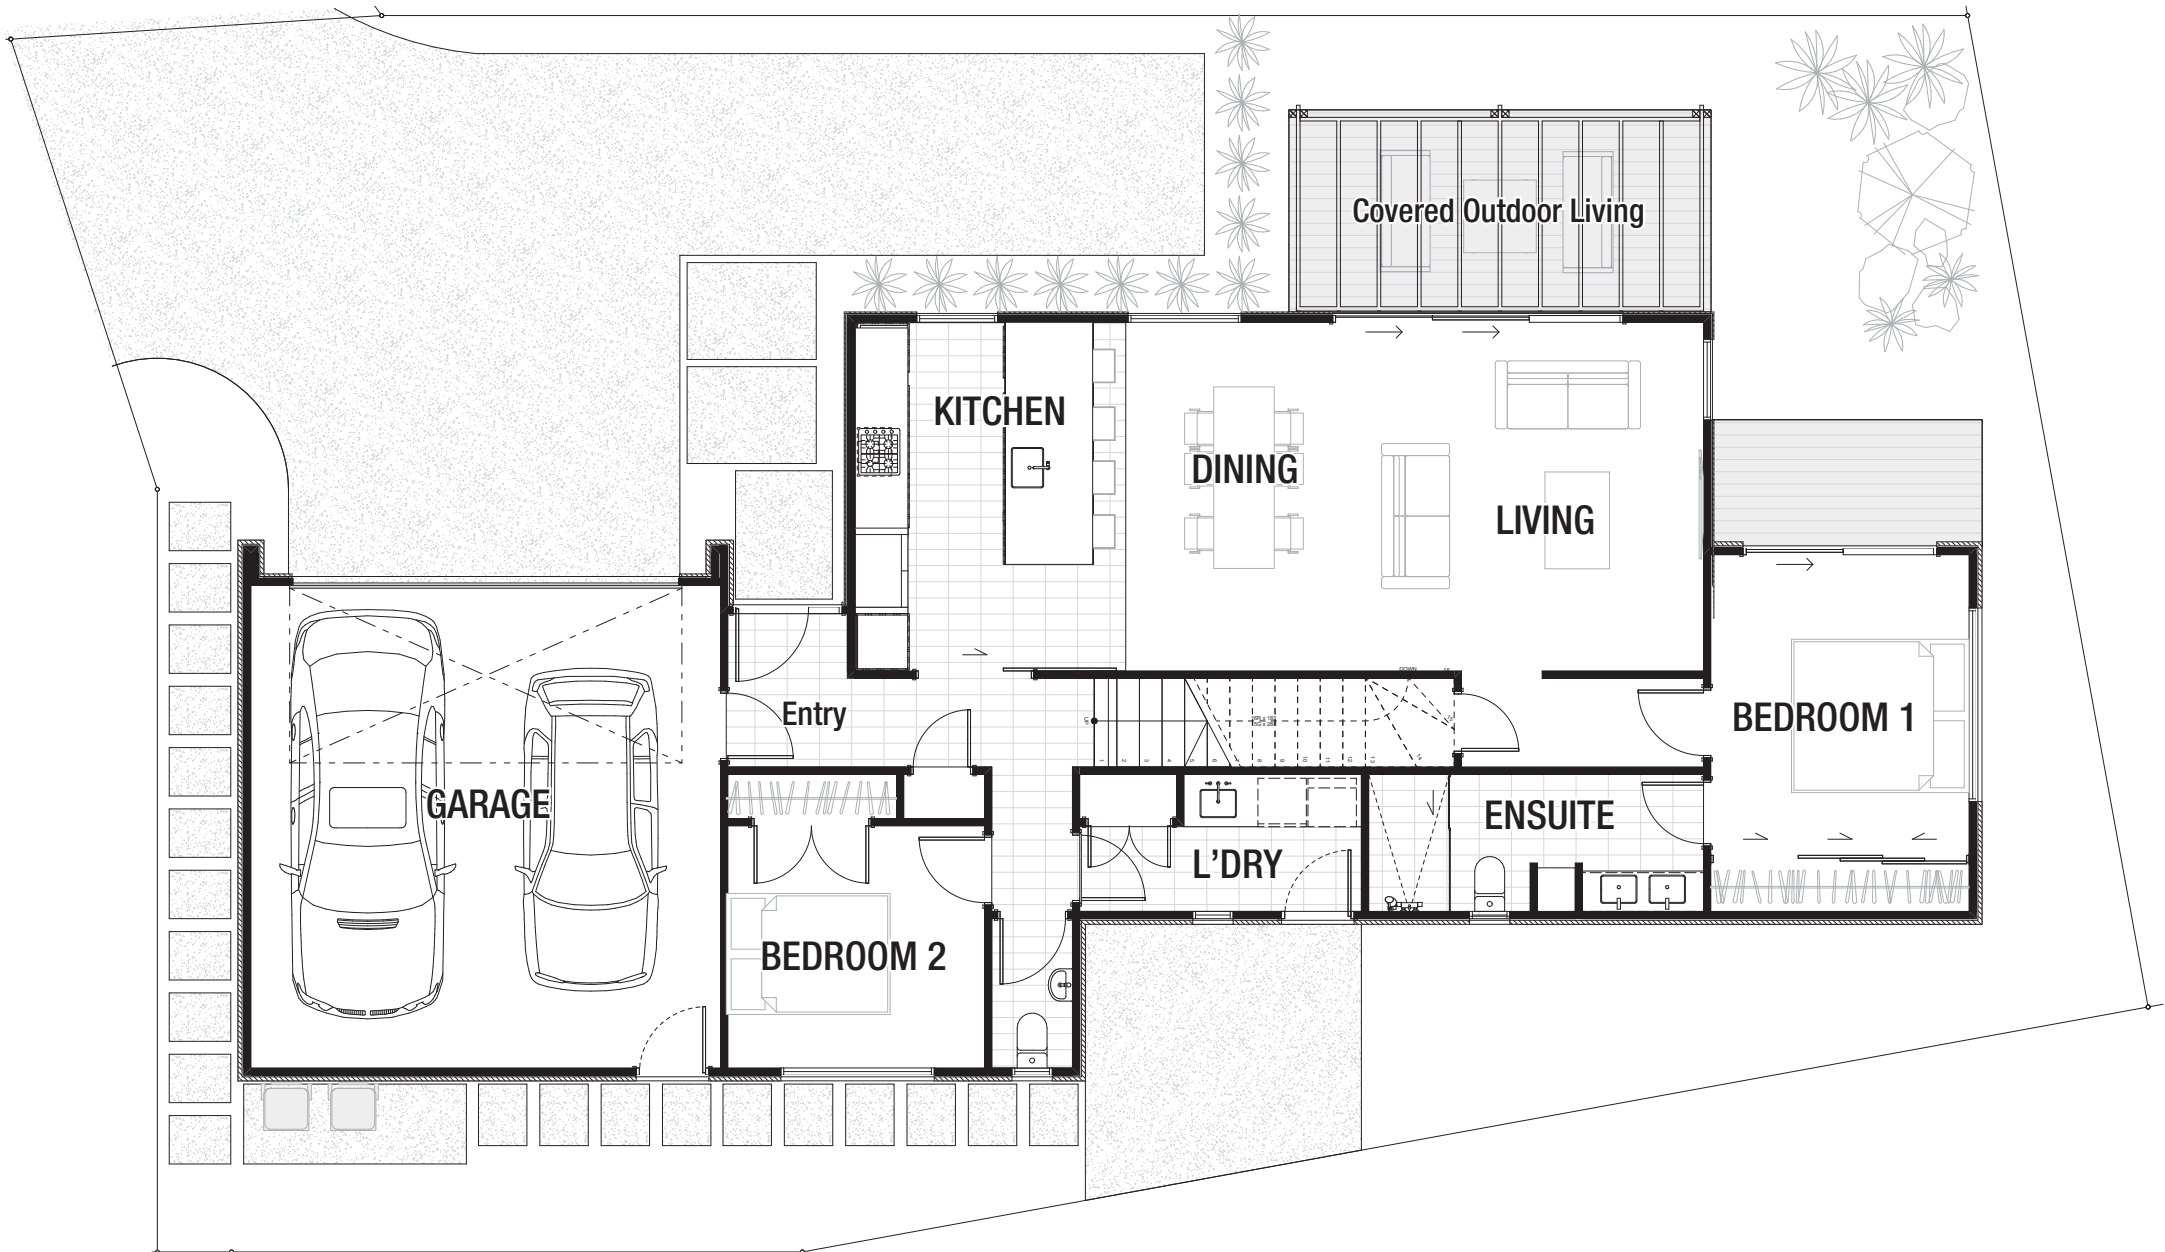

# GREENSTONE

Lot 19304 - Floor Plan

# GREENSTONE

Lot 19304 Lv1 - Floor Plan